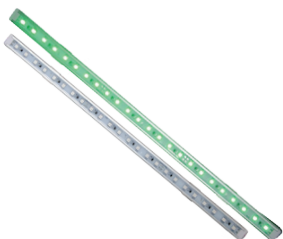

Item Code:
LC121-0966

GREENLINE® Escalator Under Step Demarcation Light

Product Details:

- High Output Green LEDs, 4 Watts / Foot
- Highly Durable 18.5" Aluminum Channel, Epoxy Filled Assembly
- Bright, Long-Lasting, Maintenance-Free
- Singular & Dual Purpose, Easy Parallel Connection
- 24 VDC Power Supply
- Mount & Secure On Any Flat, Rigid Surface